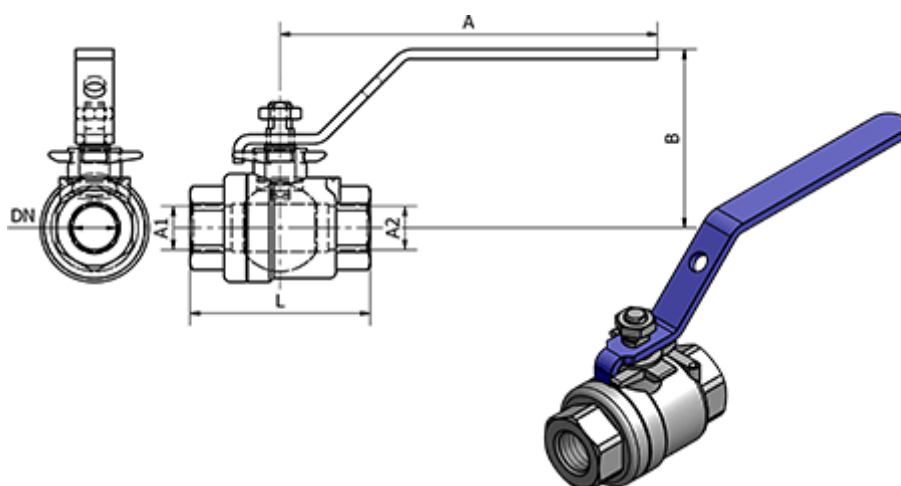

Data Sheet

Article number: 58639505E

Description: Ball Valve 395.05-E, - G 1"
Ball Valve

Measures

A = 126.5

B = 69

DN = 25

L = 77

Thread A1 = G 1"

Thread A2 = G 1"